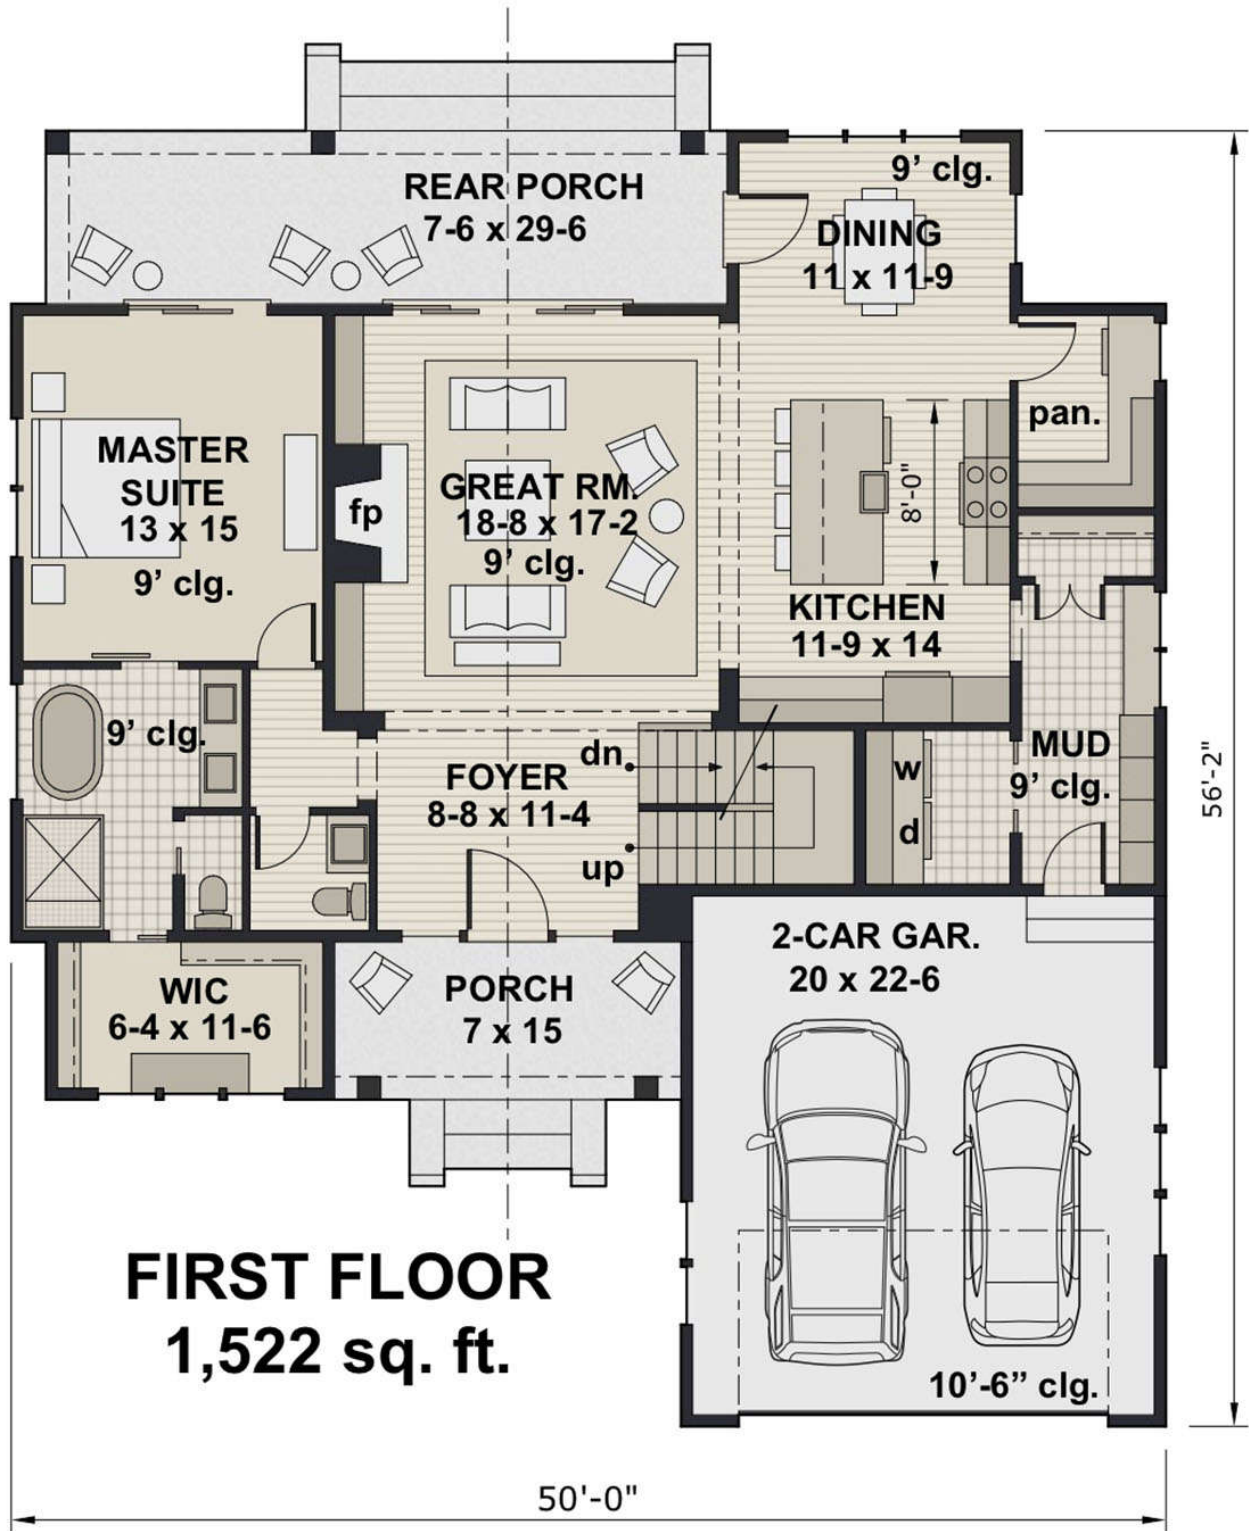

*Alba*

Backyard View

2 Story  
4 Bedroom 3.5 Bath  
Living Area: 2584 sq. ft.  
Total Area: 3069 sq. ft