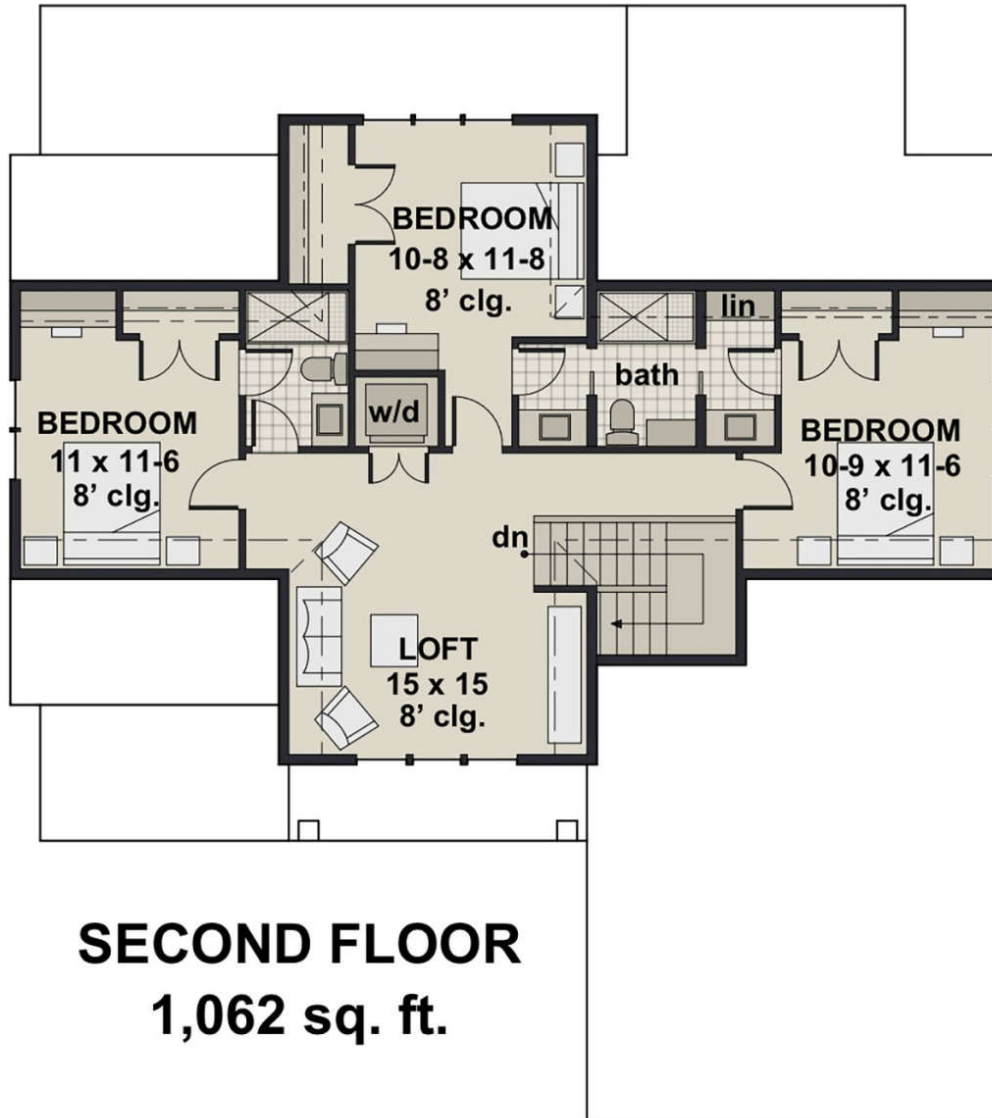

*Alba*

Backyard View

2 Story  
4 Bedroom 3.5 Bath  
Living Area: 2584 sq. ft.  
Total Area: 3069 sq. ft