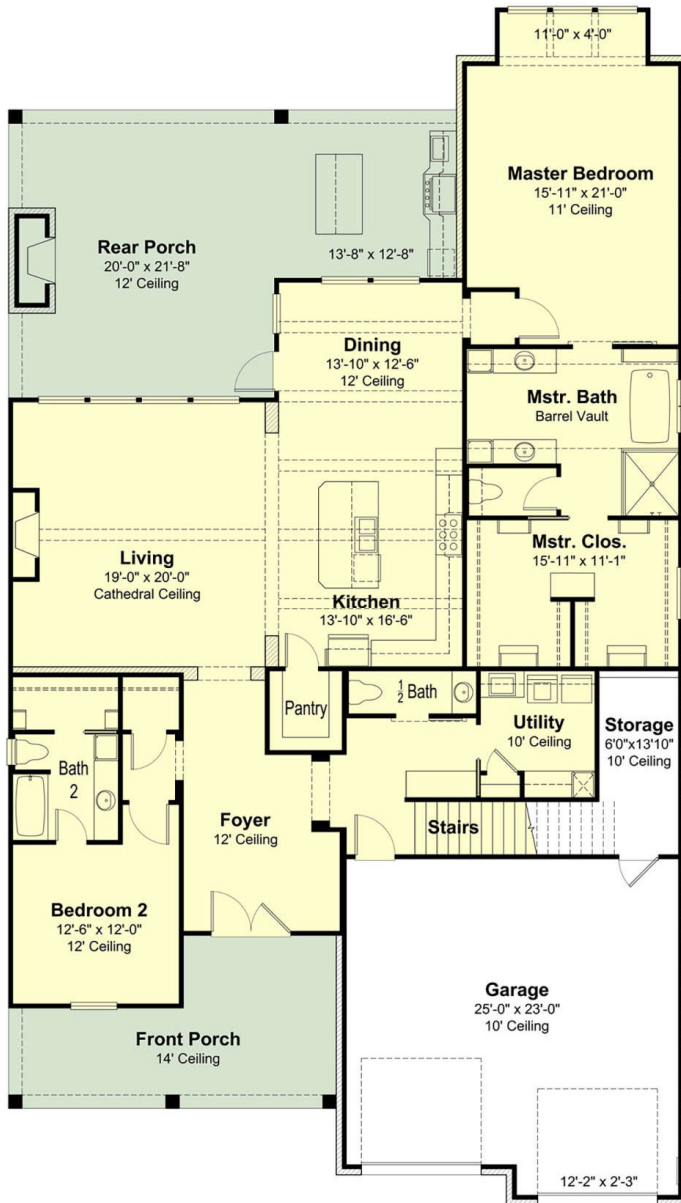

Bella

Backyard View

Ground Floor

2 Story
4 Bedroom 3.5 Bath
Living Area: 3254 sq. ft.
Total Area: 4029 sq. ft

Second Floor

Front Elevation Rendering