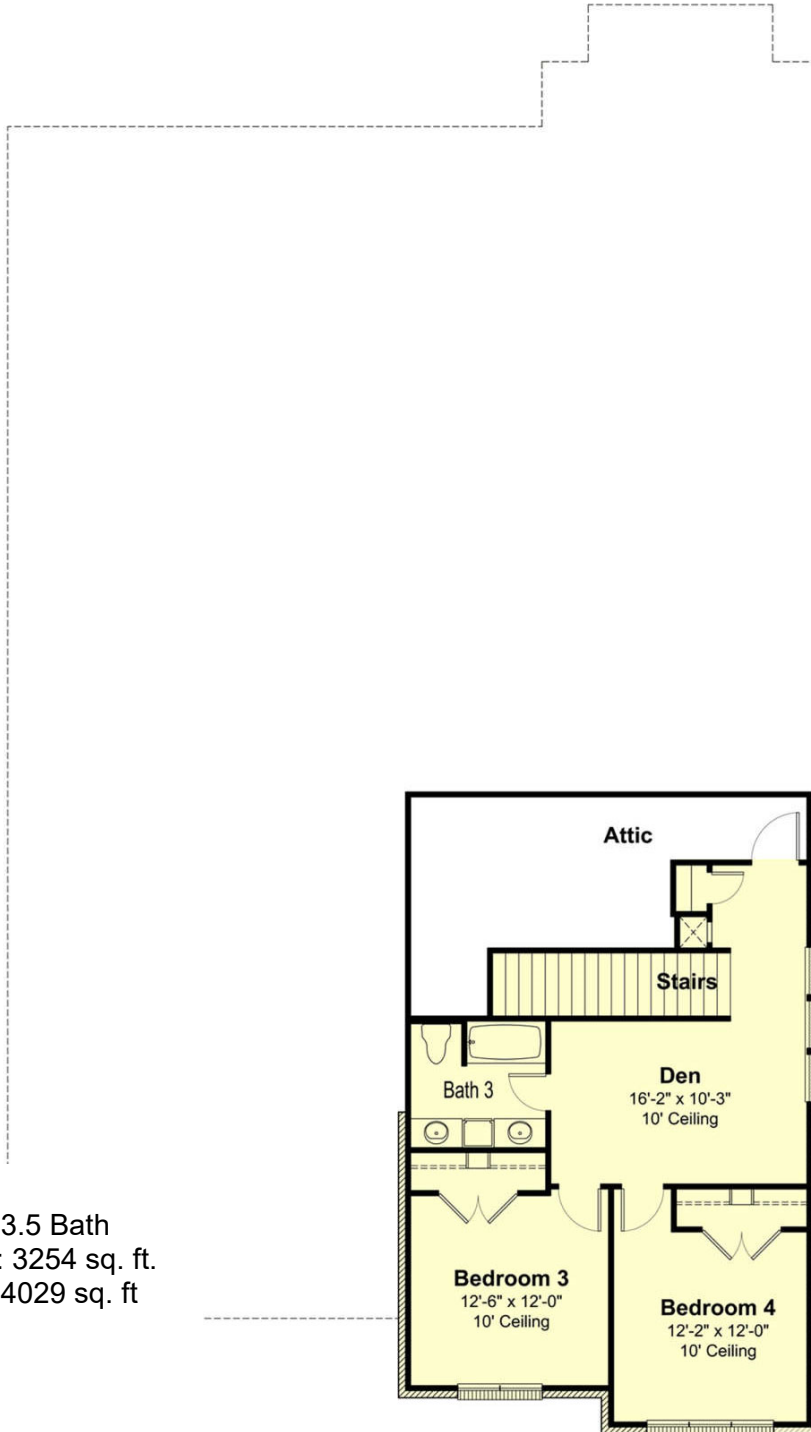

Bella

Backyard View

Ground Floor

2 Story
4 Bedroom 3.5 Bath
Living Area: 3254 sq. ft.
Total Area: 4029 sq. ft

Second Floor

Front Elevation Rendering