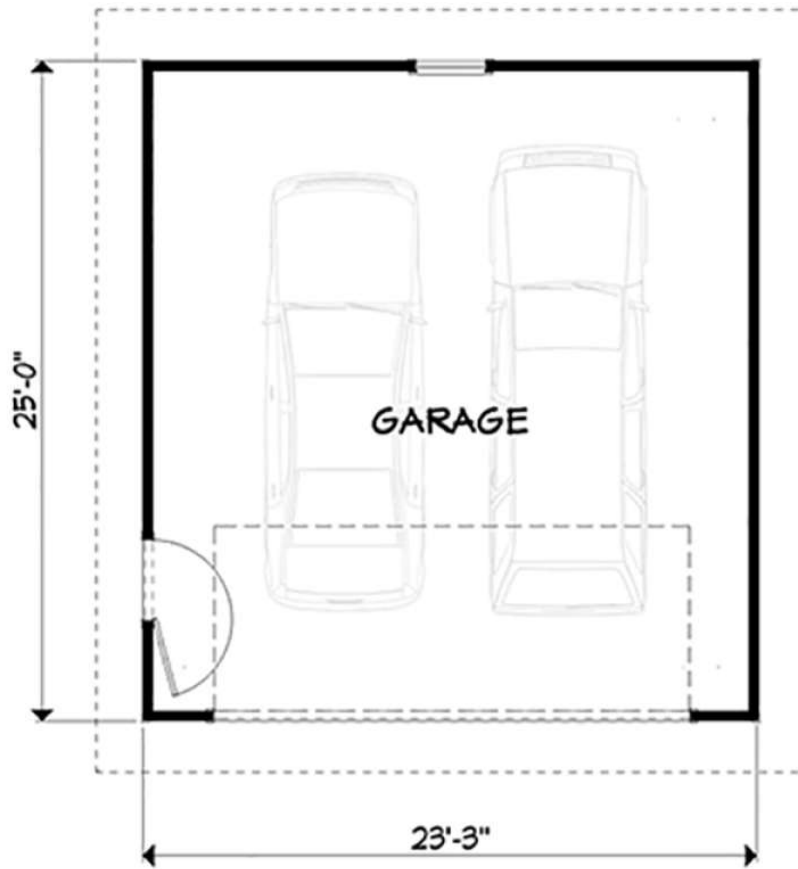

Fida

Ground Floor

1 Story
 3 Bedroom 2 Bath
 Living Area: 1619 sq. ft.
 Total Area: 2202 sq. ft

Interior Rendering – Kitchen

Interior Rendering – Great Room View 1

Interior Rendering – Great Room View 2

REAR ELEVATION

LEFT ELEVATION

RIGHT ELEVATION