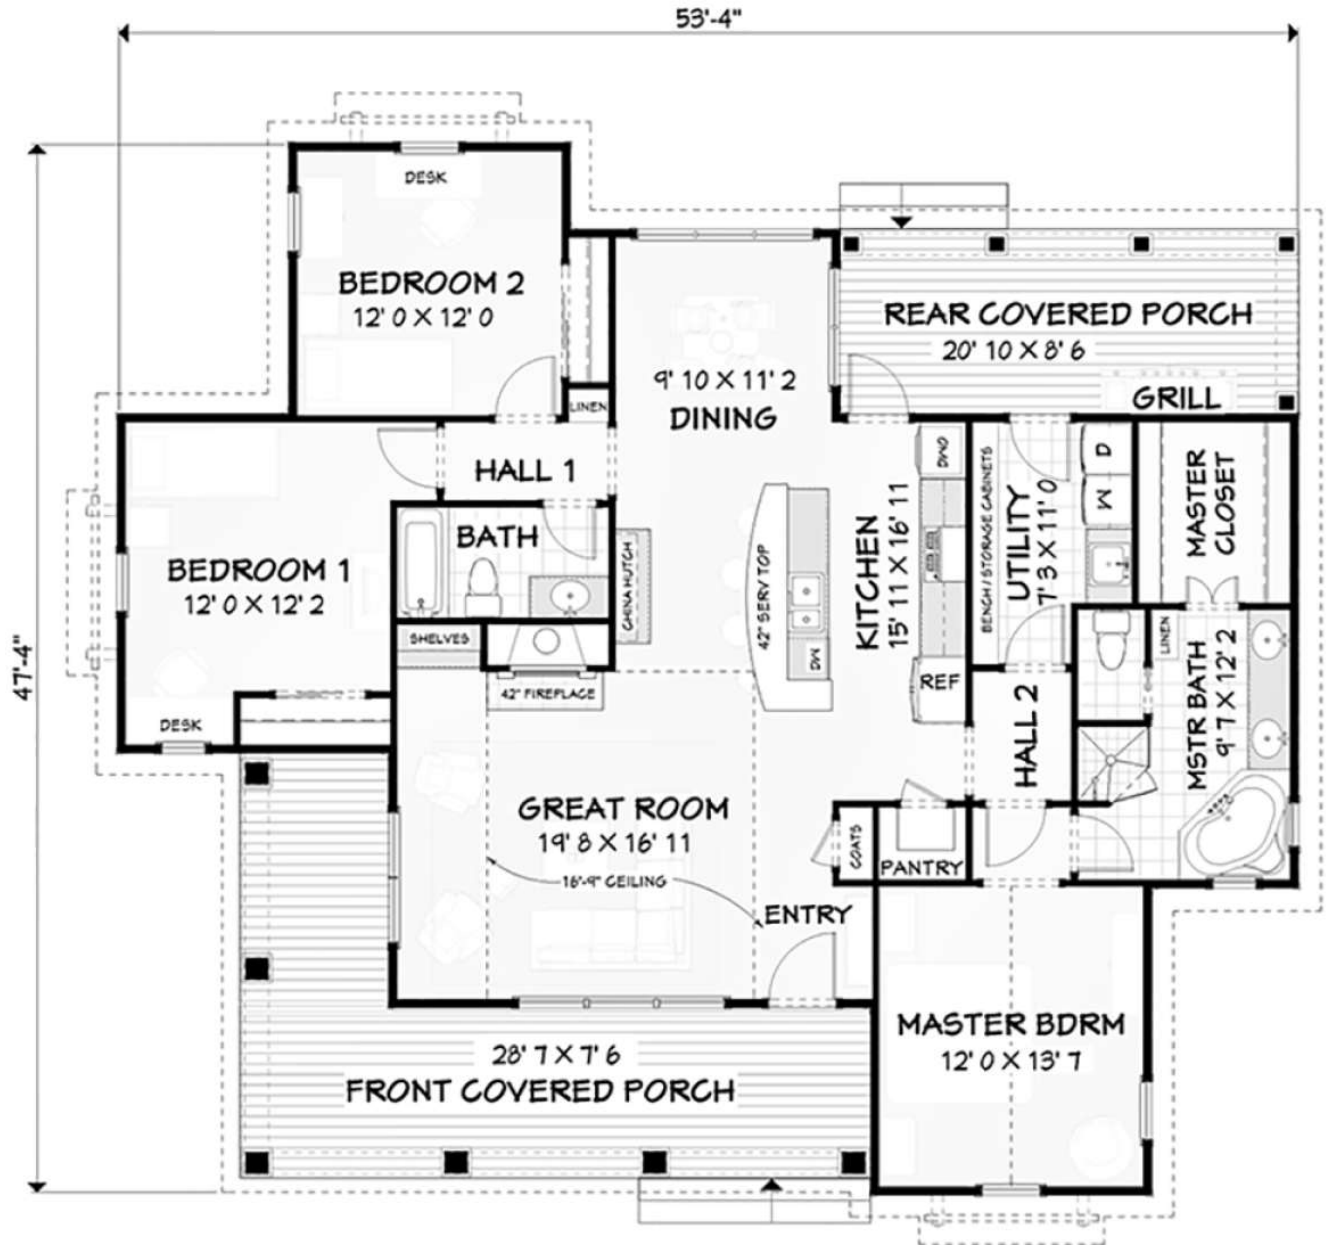

Fida

Ground Floor

1 Story
 3 Bedroom 2 Bath
 Living Area: 1619 sq. ft.
 Total Area: 2202 sq. ft

Interior Rendering – Kitchen

Interior Rendering – Great Room View 1

Interior Rendering – Great Room View 2

REAR ELEVATION

LEFT ELEVATION

RIGHT ELEVATION